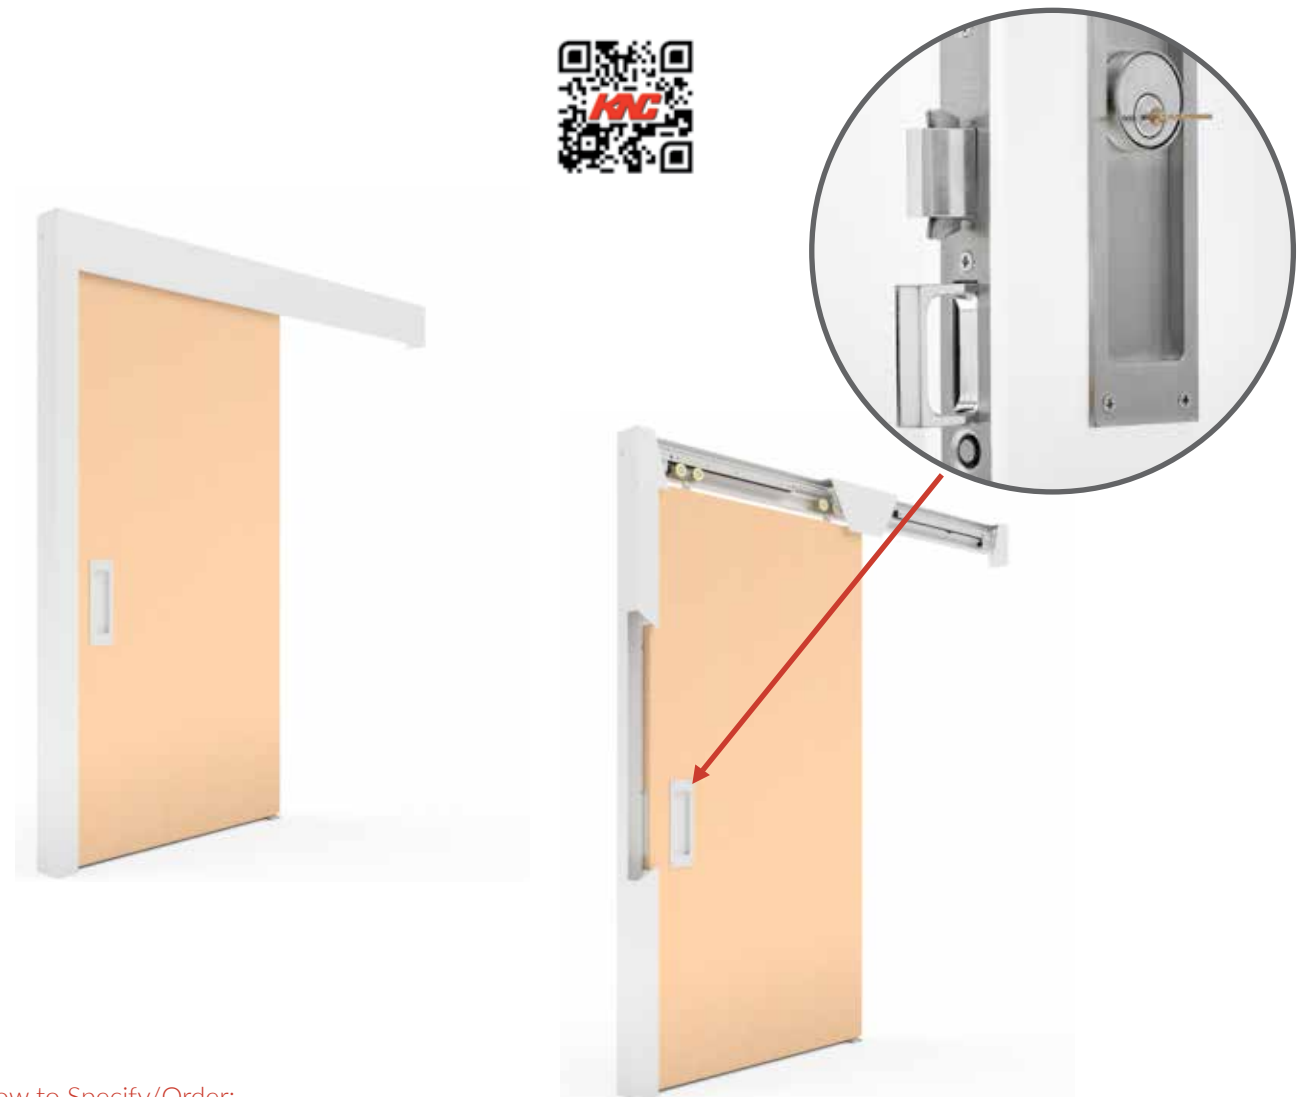

## CROWDER SLIDE

The Crowder Slide system is designed to finish off the entire opening with anodized or powder-coated aluminum snap-on covers and trim that create a seamless and uniform look. Using our Catch 'N' Close Barn Door Series, a full height strike jamb allows for privacy or security locksets to be used without the need to build a jamb out from the wall. This complete jamb, strike, and trim system comes with pile inserts to improve sound and light transmission around the door when closed.

Ideal for hospitality, medical, commercial and office applications.